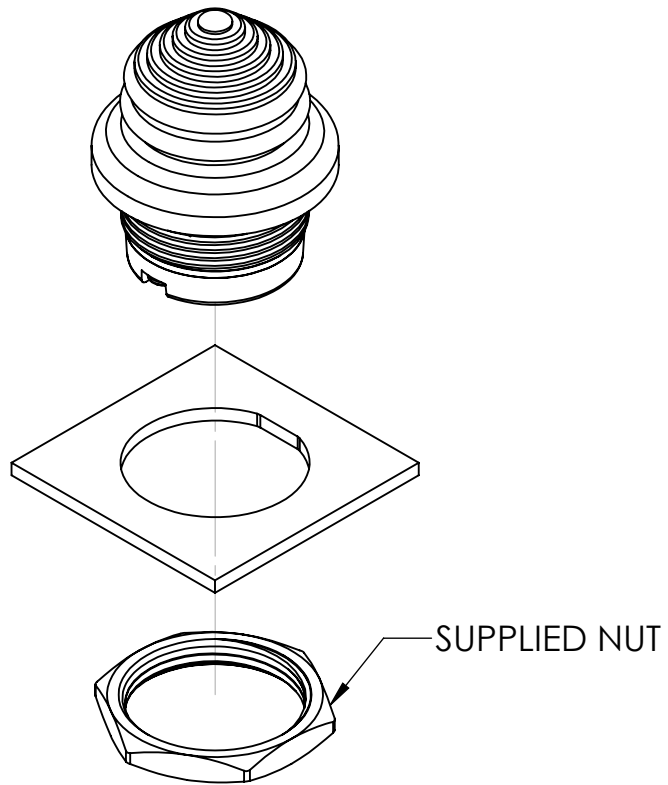

TS1 - MOUNTING OPTIONS

THREADED HOUSING PANEL DIMENSIONS

THREADED HOUSING, DROP-IN